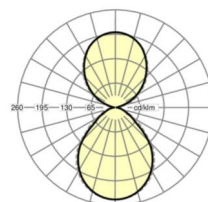

CHARACTERISTICS

Order number	60332024190
EAN number	4020863322411
Commodity code	94051190
Certification mark	IP 20, Protection class I, VDU 65°<3000, F, Indoor, CE
Impact resistance (IK rating)	IK03
Ambient temperatur	ta 25°C
Warranty period	5 years
State funding programs	BEG - Federal funding for efficient buildings (valid only for Germany)

ELECTRICAL ENGINEERING

Controller	Electronic driver (1 pcs.)
System output	29W
Mains voltage	230V/50Hz
Circuit breakers (inrush current)	22 pieces/B10, 34 pieces/B16, 33 pieces/C10, 54 pieces/C16
Energy efficiency class/light source	C

LIGHTING TECHNOLOGY

Placement	LED, Colour rendering/Light colour CRI ≥ 80 / 4000K
Colour tolerance (MacAdam)	3SDCM
Nominal luminous flux	4084lm
LED service life	50000h L80/B10 (Tq 25°C)
Luminaire luminous efficiency	143lm/W
UGR lat./long.	14.8 / 15.4

MECHANICS

Housing colour	traffic white RAL 9016
Dimensions (LxWxH/DxH)	1240mm x 198mm x 37mm
Weight (net)	4.51kg
Type of installation	Pendant individual mounting, Pendant light strip mounting

Dimensions

L	1240 mm	Length
B	198 mm	Width
H	37 mm	Height
A1	1216 mm	Mounting distance single mounting
A2	1279 mm	Mounting distance 1st luminaire of the light run
A3	1342 mm	Mounting distance between luminaires in a light run arrangement
P min	150 mm	Minimum suspension length
P max	1900 mm	Maximum suspension length

DEEP-LINK

<https://www.regiolux.de/en/article/60332024190>

Reference	LED 4100lm 840
ηLB	100 %
Φ ↓/↑	51 % / 49 %
UGR lat./long.	14.8 / 15.4
VDU	65° < 3000cd/m²